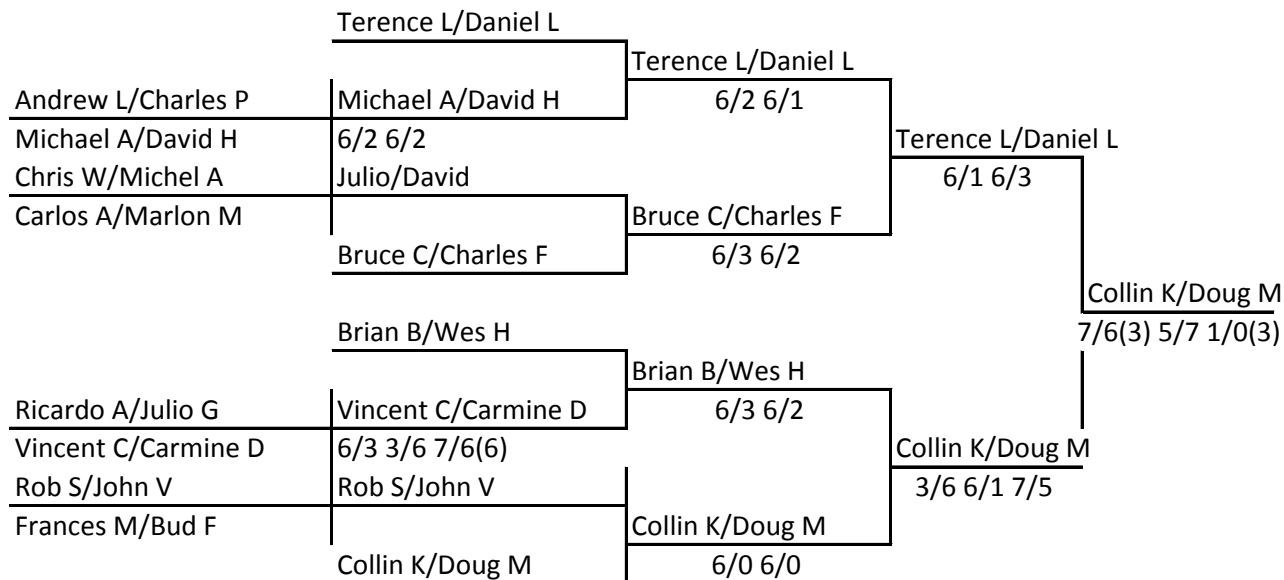

VTA Doubles Advanced Draw
2009

1/2 Place

3/4 Place

5/6 Place

7/8 Place

9/10 Place

Andrew L/Charles P	Andrew L/Charles P	
Carlos A/Marlon M	7/6(4) 6/3	
Ricardo A/Julio G	Ricardo A/Julio G	Ricardo A/Julio G
Frances M/Bud F	6/1 6/2	7/5 3/6 6/4

11/12 Place

Carlos A/Marlon M	
Frances M/Bud F	Frances M/Bud F
Frances M/Bud F	6/0 5/7 6/2