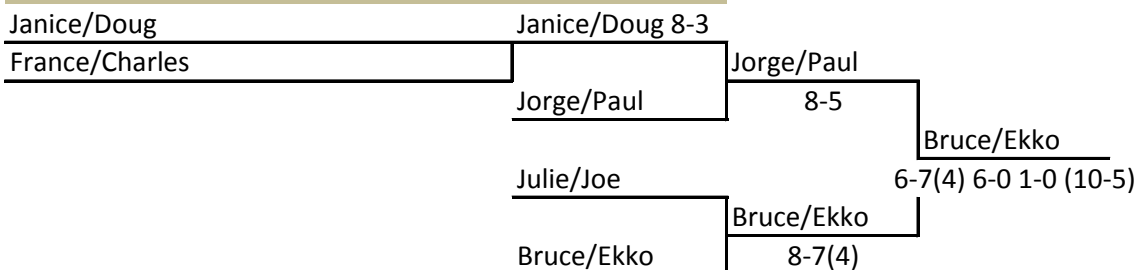

VTA Spring Doubles Advanced Draw

Advanced Draw

Advanced Consolation

Note : Pro sets were used in preliminary matches due to time constraints.

Note : Super tiebreakers were used instead of a 3rd set.