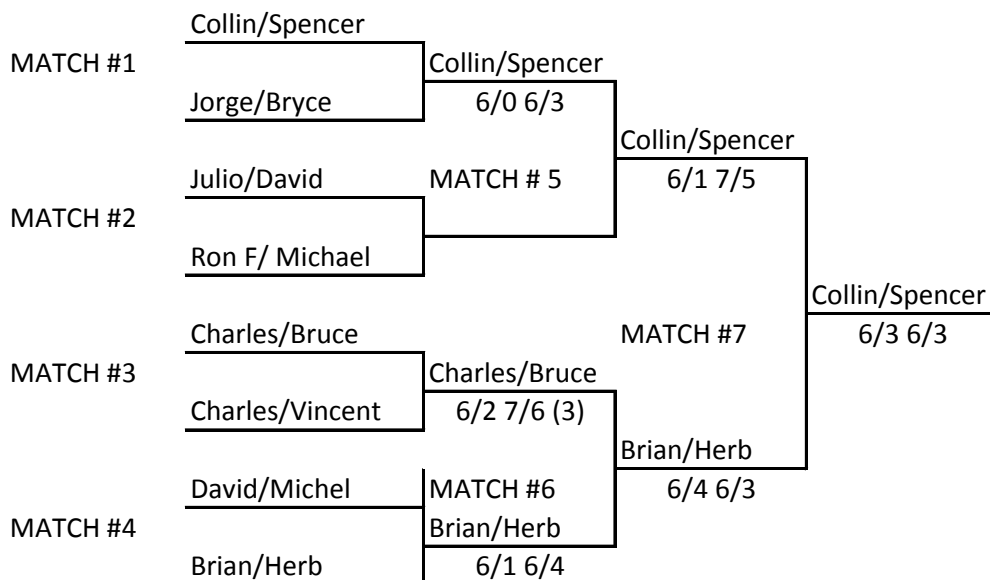

VTA Doubles 3.5 + (Advanced) Draw

1/2 Place

5/6 Place

3/4 Place

7/8 Place